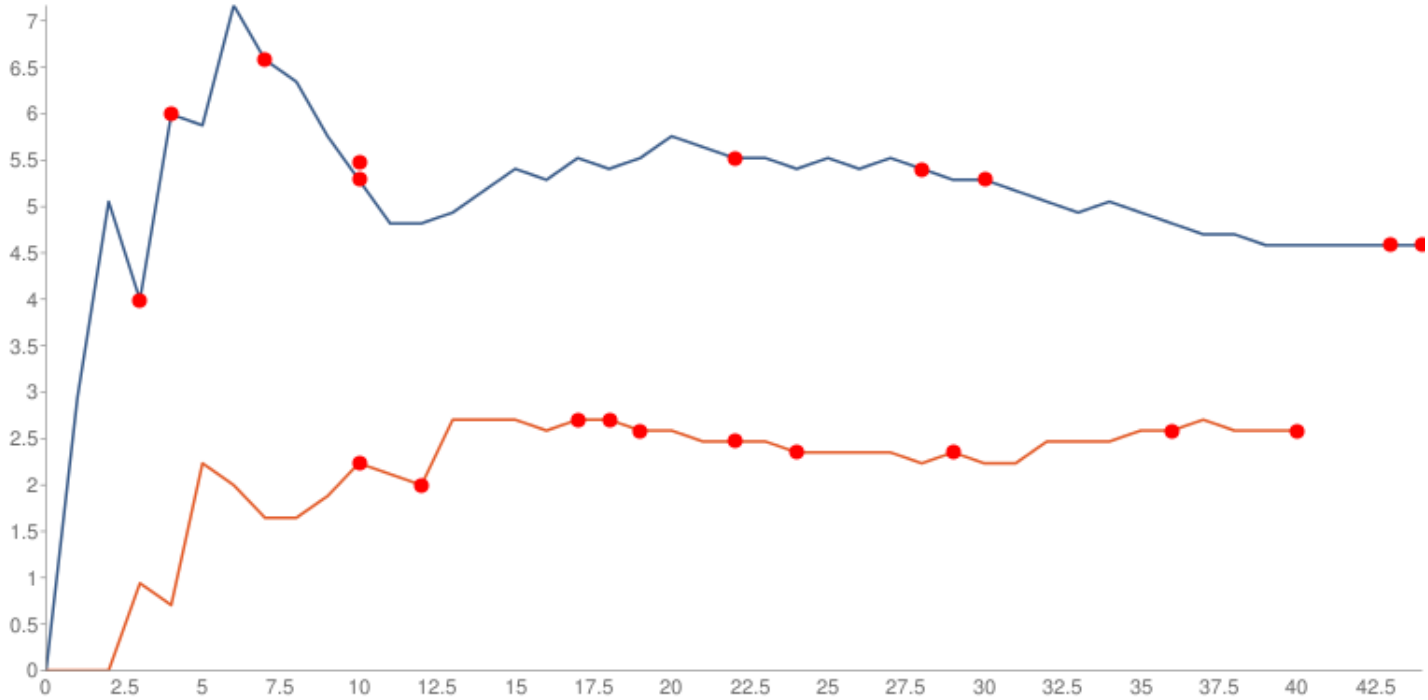

RPO

Match Partnerships

Petone-Eastbourne Cricket..., Ninox Construction Premier Reserve

Eastern Suburbs, El Cheapo Cars P/R

Chris Parr 9(13), Unsure 1(1)	Kanwarjit Singh Bedi 17(39), Krishna Patel 6(21)
10(14)	23(60)
Extras 1(1), Unsure 13(6), Dhvanil Gandhi 0(3)	Krishna Patel 0(6), Sean Neal 0(2)
14(9)	0(8)
Extras 1(1), Dhvanil Gandhi 18(13), Leith Johnston 2(5)	Krishna Patel 15(9), Hayden Clark 8(23)
21(19)	23(32)
Extras 1(1), Leith Johnston 2(10), Scott Jones 3(7)	Krishna Patel 2(6), CricHQ Default Unknown 0(2), Extras 1(1)
6(18)	3(9)
Scott Jones 0(0), Harry Ward 0(1)	CricHQ Default Unknown 0(3), Kaleb Gilhooly 0(0)
0(1)	0(3)
Extras 5(4), Scott Jones 12(32), Josh Tainui 53(41)	Kaleb Gilhooly 3(9), Bikrampal Singh 3(12)
70(76)	6(21)
Extras 1(1), Josh Tainui 11(12), Liam O'brien 16(24)	Bikrampal Singh 1(6), CricHQ Default Unknown 0(1)
28(36)	1(7)
Extras 1(1), Josh Tainui 5(10), Mitchell Rush 2(3)	CricHQ Default Unknown 7(15), Jared Simpson 3(16)
8(14)	10(31)
Extras 7(7), Mitchell Rush 19(45), Brelyn Little 10(32)	Jared Simpson 5(19), Haseeb Quazi 22(25), Extras 1(1)
36(83)	28(45)
Brelyn Little 0(1), Stefan Bridewell 2(1)	Jared Simpson 6(15), CricHQ Default Unknown 0(6)
2(2)	6(21)