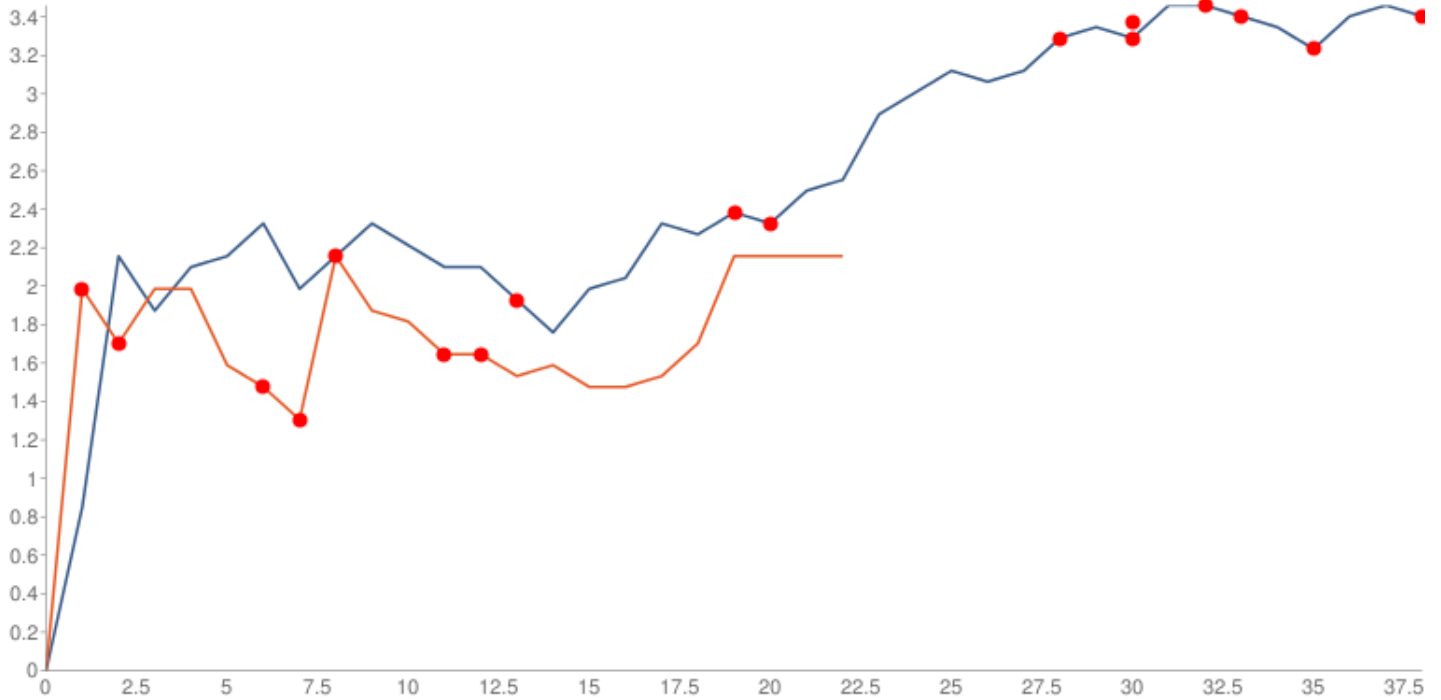

RPO

Match Partnerships

Wellington Collegians, Premier Reserve

Eastern Suburbs, El Cheapo Cars P/R