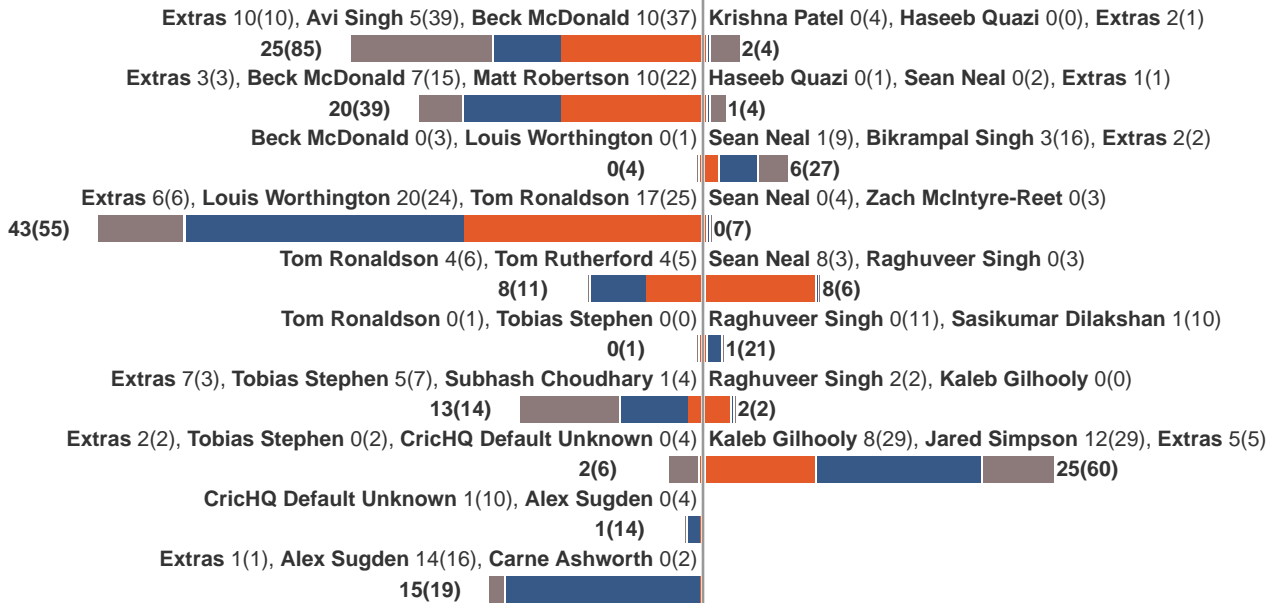

Match Partnerships

Wellington Collegians, Premier Reserve

Eastern Suburbs, El Cheapo Cars P/R